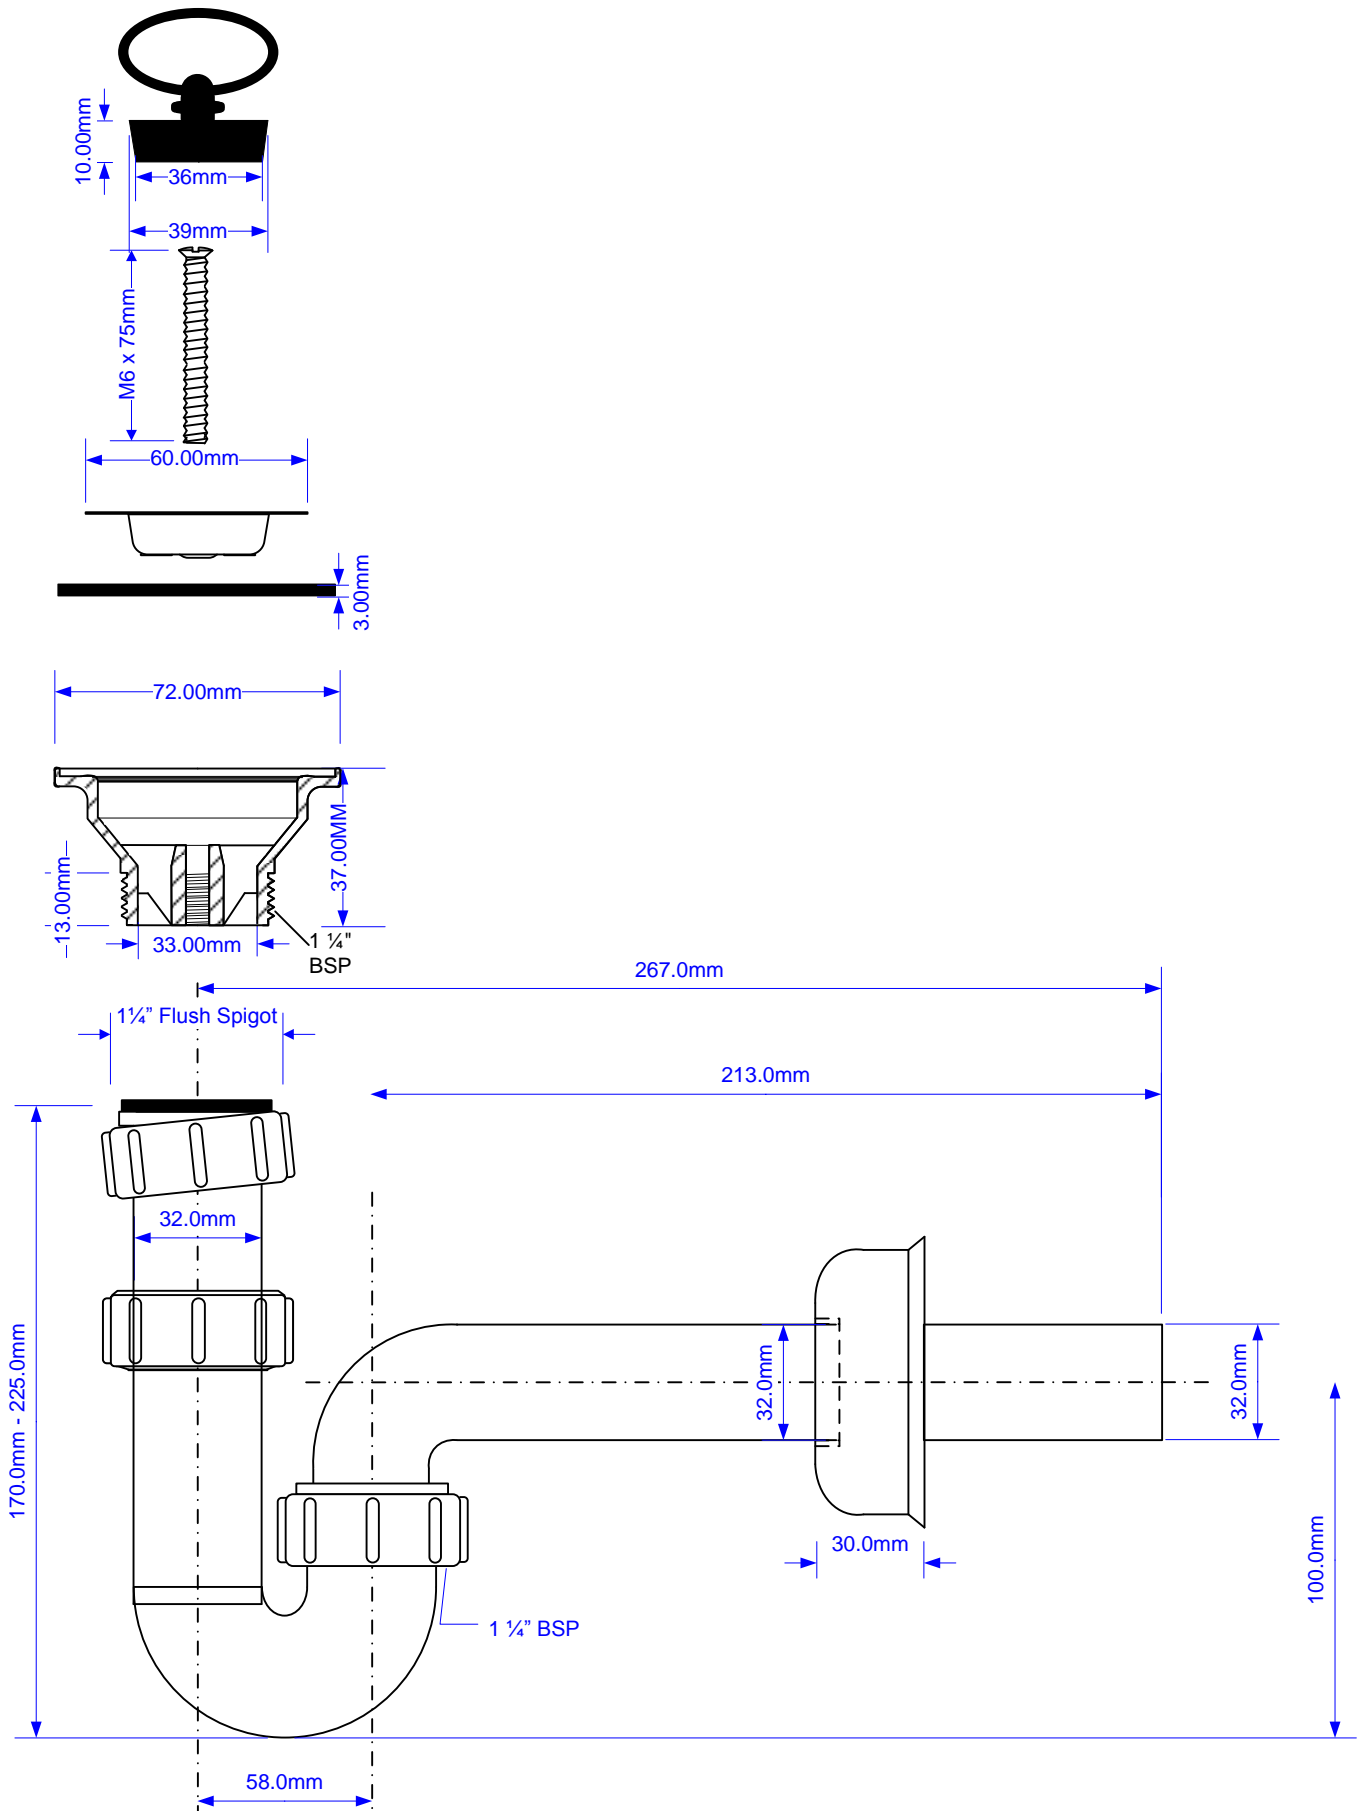

Code:

HC4PF32+HC15B

DRAWN BY	S.D.	REVISED	FILENAME
		SCALE	DATE
			22.10.13